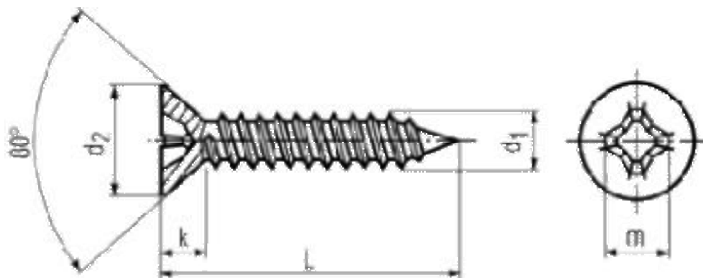

### DIN 7982 Countersunk Head Self Tapping Screws

Cross Recessed Drive

All measurements in millimeters (mm)

$d_1$	$d_2$ max	$k$ max	$m$	Cross
2.2	4.3	1.3	2.5	H1
2.9	5.5	1.7	3	H1
3.5	6.8	2.1	4.2	H2
3.9	7.5	2.3	4.6	H2
4.2	8.1	2.5	4.7	H2
4.8	9.5	3	5.1	H2
5.5	10.8	3.4	6.8	H3
6.3	12.4	3.8	7.1	H3
8	15.8	4.65	-	-